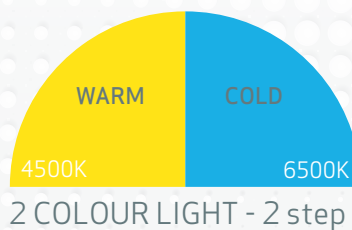

MINIMATCH

High CRI+ LED rechargeable work light

Handheld rechargeable work light with excellent colour rendering properties, for perfect colour match.

With its strong and basic functionality, the new handheld MINIMATCH provides up to 200 lumen and features 2 COLOUR LIGHT (warm and cold), especially useful for bright and dark coloured surfaces.

Durable construction, dust as well as waterproof, IP65. Supplied with solvent resistant glass lens.

Battery indicator at front shows when the battery must be recharged.

TECHNICAL SPECIFICATIONS

Ultra high **CRI+** COB LED
 96 **CRI+**
 4500/6500 KELVIN
 250/500 lux@0.5m (step 1/step 2)
 100/200 lumen (step 1/step 2)
 4h/2h operating time (step 1/step 2)
 4h charging time
 3.7V/1600mAh Li-ion
 IP65
 190g