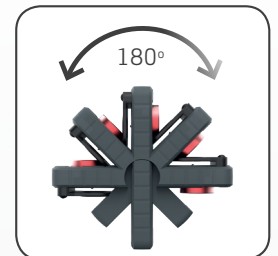

MINIMATCH

High CRI+ LED rechargeable work light

Handheld rechargeable work light with excellent colour rendering properties, for perfect colour match.

With its strong and basic functionality, the new handheld MINIMATCH provides up to 200 lumen and features 2 COLOUR LIGHT (warm and cold), especially useful for bright and dark coloured surfaces.

Easy to carry in the pocket or in the work belt with the built-in clip, ready at hand for quality check between prep-zone operations. Supplied with a two-step operating option.

Place the lamp anywhere you want during inspection with the turnable sturdy hook or the strong built-in magnet. The flexible lamp head tilts up to 180 degrees.

Durable construction, dust as well as waterproof, IP65. Supplied with solvent resistant glass lens.

Battery indicator at front shows when the battery must be recharged.

TECHNICAL SPECIFICATIONS

Ultra high **CRI+** COB LED
 96 **CRI+**
 4500/6500 KELVIN
 250/500 lux@0.5m (step 1/step 2)
 100/200 lumen (step 1/step 2)
 4h/2h operating time (step 1/step 2)
 4h charging time
 3.7V/1600mAh Li-ion
 IP65
 190g